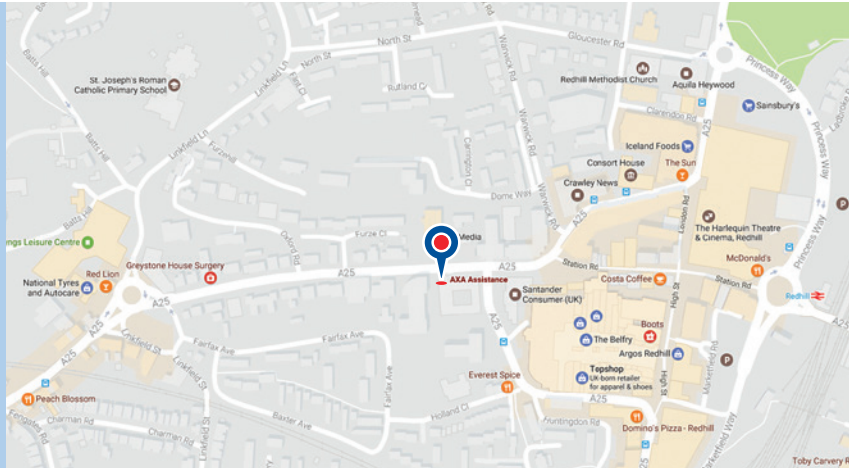

redefining / standards

Coventry office

Address:
7th Floor
Eaton House
1 Eaton Road
Coventry CV1 2 FJ
Tel: 02476 527800

Getting to the AXA office

By Rail

Our office is easily accessed by rail and is next to Coventry train station.

By Road

From M5. Take M5 and M6 to Stonebridge Rd/A446 in Coleshill. Take exit 4 from M6, head south-west on M5. At junction 2, take the A4123 exit to Dudley/B'ham, at the roundabout, take the 5th exit onto the M5 slip road to M6/NEC, merge onto M5. At junction 8, Use the left 2 lanes to merge onto M6 towards London/M1/M40/Birmingham (N & E), at junction 4, take the A446 exit to B'ham Airport. Continue on Stonebridge Rd/A446 to your destination in Coventry.

From M6. Follow M6 to Stonebridge Rd/A446 in Coleshill. Take exit 4 from M6. Head north-west on M6 at junction 7, take the A34 exit to Birmingham (N)/Walsall. At the roundabout, take the 4th exit onto the M6 slip road to M1/M40/London, merge onto M6. At junction 4, take the A446 exit to B'ham Airport, continue on Stonebridge Rd/A446 to your destination in Coventry.

By Air

We are 11 miles from Birmingham International Airport with a direct link by rail to Coventry train station. Alternatively a taxi will take about 20 minutes.