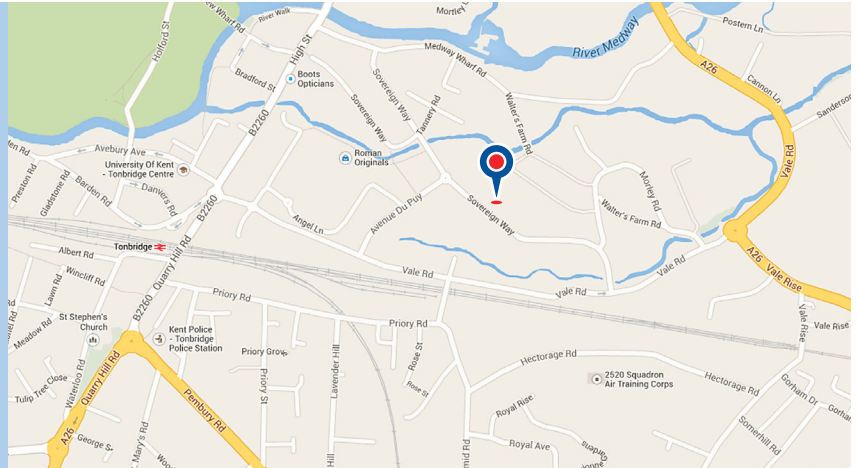

redefining / standards

Tonbridge office

Address:

AXA House,
14 Sovereign Way,
Tonbridge,
Kent TN9 1RS

Telephone: 01892 507 193

Getting to the AXA office

By train

Exit the station to the main road and turn left. At the roundabout turn right (towards Sainsbury's). Continue straight on and take the second left hand turn down Avenue le Puy. Cross the road at the pedestrian crossing and follow round to the right. You will find our offices on your right hand side.

By road

Exit the A21 following signs for Tonbridge (A26, A2014). At the roundabout take the second exit signposted Paddock Wood (A26, Woodgate Way). At the next round about take the second exit on to Woodgate Way. Bear right on to Vale Rise. At the next round-about take the first exit onto Vale Road. Turn right onto Sovereign Way. Our offices can be found on the left hand side.

Parking

There are 3 visitor parking spaces located opposite the office entrance.