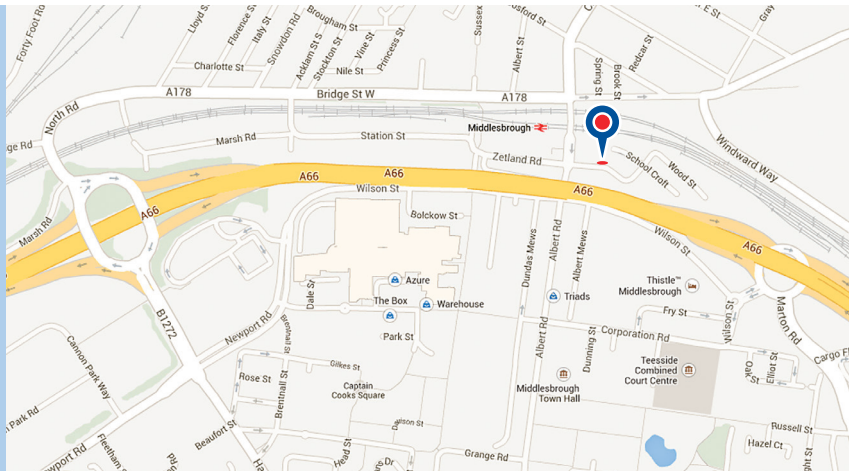

redefining / standards

Middlesbrough office

Address:

Zetland Building,
Exchange Square,
Middlesbrough TS1 1DR

Telephone: 01642 619 536

Getting to the AXA office

By bus

Exit from the main doors of the Bus Station opposite Hill Street Centre. Turn right onto Newport Road. Continue onto Corporation Road. At the crossroads turn left onto Albert Road. At the crossroads continue straight ahead. Turn right onto Exchange Square. The office is located on the left opposite the monument.

By train

Middlesbrough train station is opposite the office.

By car

Heading west on A66, exit on slip road for Middlesbrough Town Centre alongside Cineworld. At the roundabout take the 2nd exit, then at next roundabout take 2nd exit onto Wilson Street. At the traffic lights turn right onto Albert Road, then turn right onto Exchange Square, before you go under Albert Bridge. The office is located on the left opposite the monument.

Parking

Parking is available at the rear of the building following the road round onto Zetland Place onto School Croft, then left into gated parking area at rear of the building. Car parking spaces are limited. Visitors can arrange car parking by prior request only.