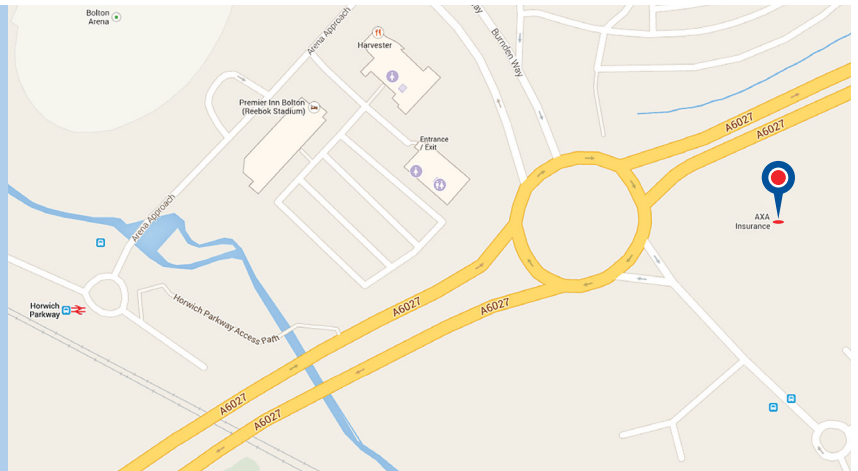

redefining / standards

Bolton office

Address:

AXA House,
4 The Parklands,
Lostock,
Bolton BL6 4SD

Telephone: 01204 815642

Getting to the AXA office

By train

Horwich Parkway railway station is less than 10 minutes' walk from the office. Trains run regularly from Manchester Piccadilly, Manchester Airport, Bolton and Preston.

By car

Leave the M61 at Junction 6 and take the A6027 towards Horwich. At the first roundabout take the 3rd exit onto Parklands. Follow road round to the left and AXA is up on the hill to your left.