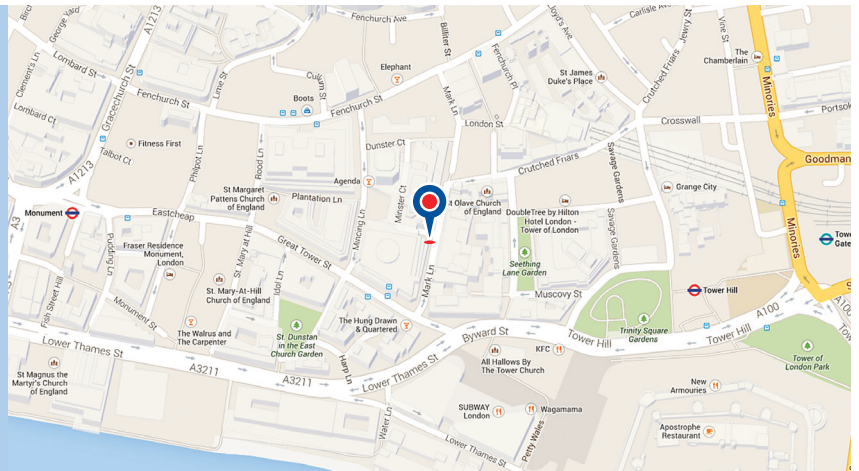

redefining / standards

London office (Mark Lane)

Address:
47 Mark Lane,
London EC3R 7QQ
Telephone: 020 3206 8300

Getting to the AXA office

By tube and train

The office is situated in the City. It is easily accessible from all London train stations, the closest being Fenchurch Street. The closest tube stations are Monument and Tower Hill. However, Bank, Aldgate and Tower Gateway stations are all within walking distance.