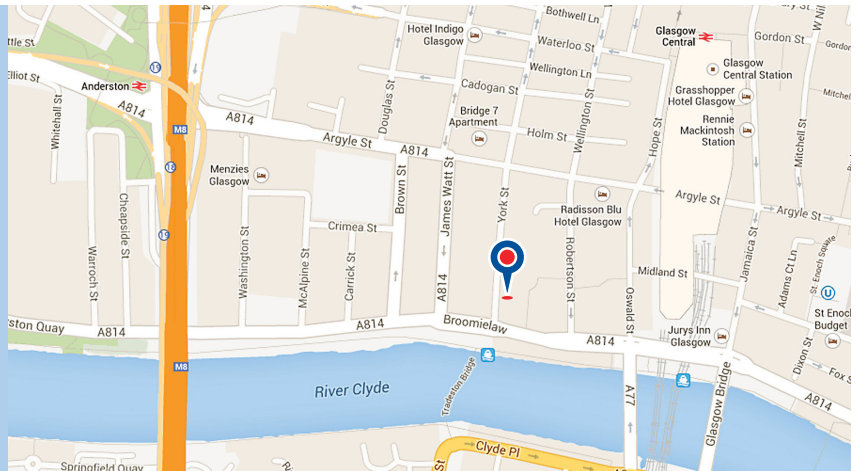

redefining / standards

Glasgow office (York Street)

Address:

3 Atlantic Quay,
20 York Street,
Glasgow G2 8JH

Telephone: 0141 221 9990

Getting to the AXA office

By train

The office is a 5-7 minute walk from the station. Upon leaving the platform turn left and go down the escalator. You will exit the station by the rear entrance, which is Oswald Street. On your left you will see the Radisson Hotel, cross over the road towards the hotel. Proceed straight into Robertson Street and continue walking until you see a cut through on the right (this is a paved area with seating). Walk through this area into York Street and the AXA building will be visible.