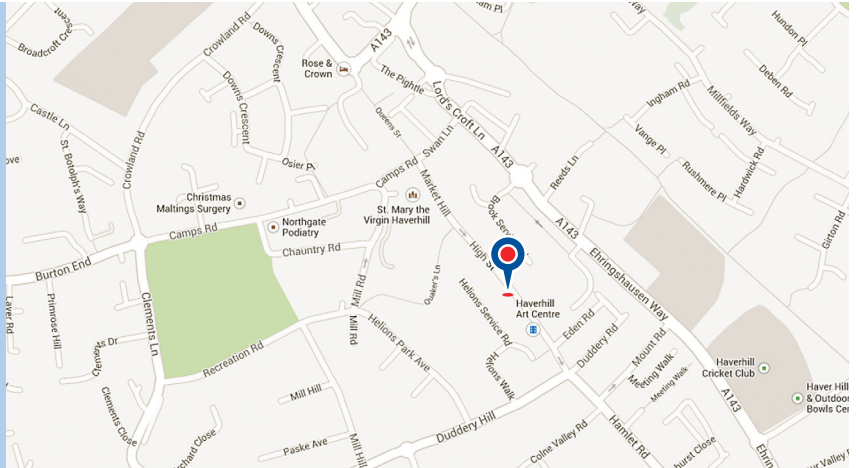

redefining / standards

Haverhill office

Address:

32 High Street,
Haverhill, CB9 8BZ

Telephone: 01440 714 714

Getting to the AXA office

By train

The nearest station to the Haverhill office is Audley End, near Saffron Walden. This is located approximately 14 miles from Haverhill and so a taxi will be required. This is approximately a 25 minute journey.