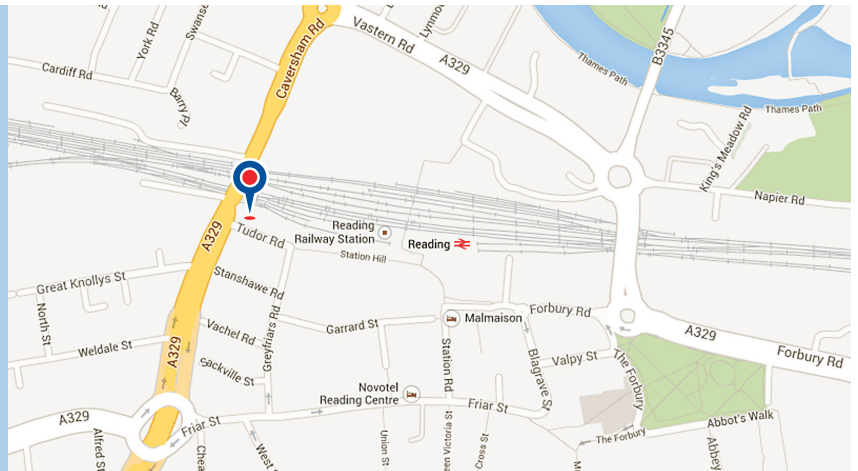

redefining / standards

Reading office

Address:

4th Floor,
Pinnacle House,
20 Tudor Road, Reading
RG1 1NH

Telephone: 0118 955 0000

Getting to the AXA office

By train

It will take approximately 3-5 minutes to walk to our offices from the main line station. Leave the station via the main entrance (by WH Smiths). Walk straight ahead past all of the bus stops. Continue to walk straight ahead, crossing the bus lane. At the very end of this road is Pinnacle House on your right hand side.

By road

From London. Leave the M4 at junction 10 and take A329 signposted to Reading. Follow signs to town centre/railway station/Caversham and Henley. Follow the signpost for A329 Vastern Road, pass under the railway bridge and take the second exit on the roundabout signposted A329. At the next roundabout take the first exit onto Caversham Road where you will pass the fire station on your left hand side and pass under the railway bridge. Take the first left after passing under the bridge. The car park for Pinnacle House is the first left.

From the South. Leave the M4 at junction 11. Follow the signs A33 to Reading/Town Centre/Station. At the Vastern Road roundabout, with TGI Fridays to your right, take the 3rd exit as if travelling back on yourself. Pass under the railway bridge. Take the first left after passing under the bridge. The car park for Pinnacle House is the first left.

Leave the M4 at Junction 12. Follow the A4 to Reading. Turn left at the bottom of Castle Hill and follow the signs to the station. Then proceed as above.