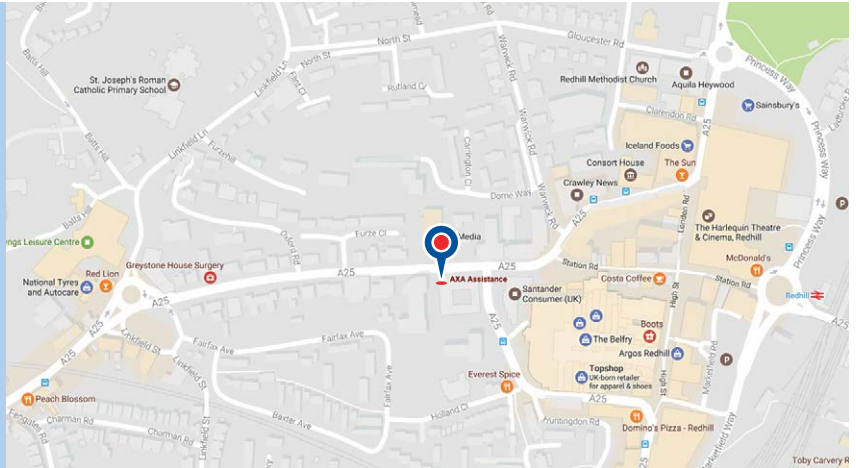

redefining / standards

Coventry office

Address:
7th Floor
Eaton House
1 Eaton Road
Coventry CV1 2 FJ
Tel: 02476 527800

Getting to the AXA office

By Rail

Our office is easily accessed by rail and is next to Coventry train station.

By Road

From M5. Take M5 and M6 to Stonebridge Rd/A446 in Coleshill. Take exit 4 from M6, head south-west on M5. At junction 2, take the A4123 exit to Dudley/B'ham, at the roundabout, take the 5th exit onto the M5 slip road to M6/NEC, merge onto M5. At junction 8, Use the left 2 lanes to merge onto M6 towards London/M1/M40/Birmingham (N & E), at junction 4, take the A446 exit to B'ham Airport. Continue on Stonebridge Rd/A446 to your destination in Coventry.

From M6. Follow M6 to Stonebridge Rd/A446 in Coleshill. Take exit 4 from M6. Head north-west on M6 at junction 7, take the A34 exit to Birmingham (N)/Walsall. At the roundabout, take the 4th exit onto the M6 slip road to M1/M40/London, merge onto M6. At junction 4, take the A446 exit to B'ham Airport, continue on Stonebridge Rd/A446 to your destination in Coventry.

By Air

We are 11 miles from Birmingham International Airport with a direct link by rail to Coventry train station. Alternatively a taxi will take about 20 minutes.