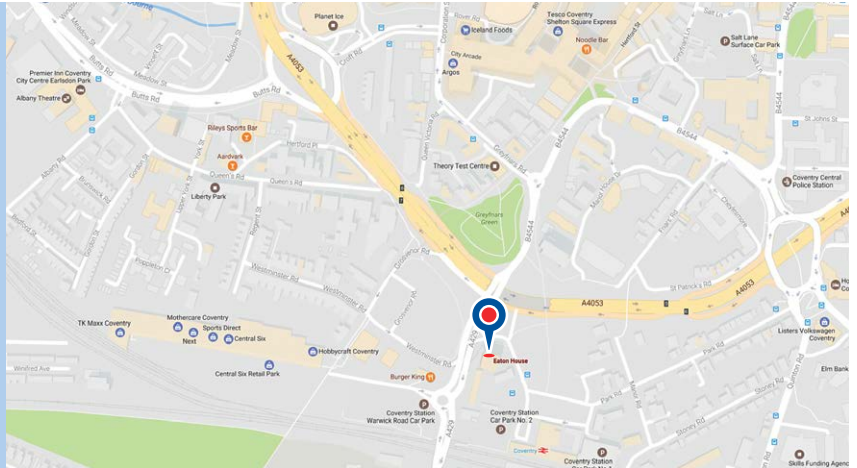

redefining / standards

Redhill office

Address:

The Quadrangle,
106-118 Station Road,
Redhill,
Surrey RH1 1PR
Tel: 08706090023

Getting to the AXA office

By Rail

Rail users may travel to nearby Redhill Station, which is only a few minutes walk from our offices and has regular service connections to Central London and the South East.

By Road

From the M25: Leave the motorway at junction 8 and join the A217 southwards (signposted Reigate, Redhill). Continue along this road for 1 mile into Reigate and stay on the left-hand lane. Join the A25, Castlefield Street (signposted Redhill). Travel along the A25 for 1 mile and at the first roundabout take the second exit into Station Road. Our offices will be seen after 300 metres on the right.

By Rail

Our office is easily accessed by rail and is next to Coventry train station.

By Road

From M5. Take M5 and M6 to Stonebridge Rd/A446 in Coleshill. Take exit 4 from M6, head south-west on M5. At junction 2, take the A4123 exit to Dudley/B'ham, at the roundabout, take the 5th exit onto the M5 slip road to M6/NEC, merge onto M5. At junction 8, Use the left 2 lanes to merge onto M6 towards London/M1/M40/Birmingham (N & E), at junction 4, take the A446 exit to B'ham Airport. Continue on Stonebridge Rd/A446 to your destination in Coventry.

From M6. Follow M6 to Stonebridge Rd/A446 in Coleshill. Take exit 4 from M6. Head north-west on M6 at junction 7, take the A34 exit to Birmingham (N)/Walsall. At the roundabout, take the 4th exit onto the M6 slip road to M1/M40/London, merge onto M6. At junction 4, take the A446 exit to B'ham Airport, continue on Stonebridge Rd/A446 to your destination in Coventry.