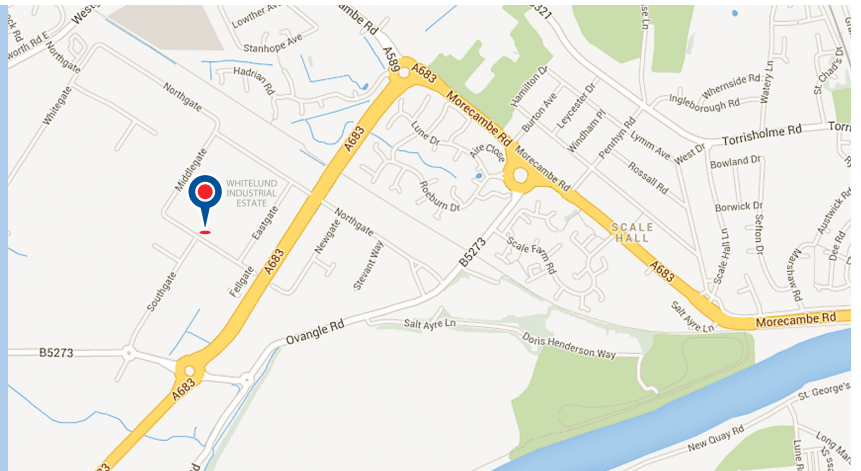

redefining / standards

Morecambe office

Address:

AXA House,
Ovangle Road, Northgate,
White Lund Industrial Estate,
Morecambe LA3 3PA

Telephone: 01524 589 345

Getting to the AXA office

By train

The nearest station to the Morecambe office is Lancaster. A taxi is recommended due to the distance involved. Traffic may be heavy at times so it is advisable to allow 30-40 minutes during peak times. Please call 01524 847847 for taxis as you will receive priority service.

By road

Leave the M6 at Junction 34. Follow the signs to Lancaster (Holiday Inn on your right). Follow signs to Town Centre. After Sunlight Laundry Company at the lights, continue ahead following signs for Morecambe – over the bridge and get into the left hand land. Continue past the Aldi supermarket and the Barbar Elephant. At the roundabout take the first turning left towards White Lund Industrial Estate. Immediately after Asda turn right into White Lund Industrial Estate. Turn immediately right again as if you are leaving the estate and then first left into AXA car park.

Parking

There is a large car park through the gate near the main entrance of the building.