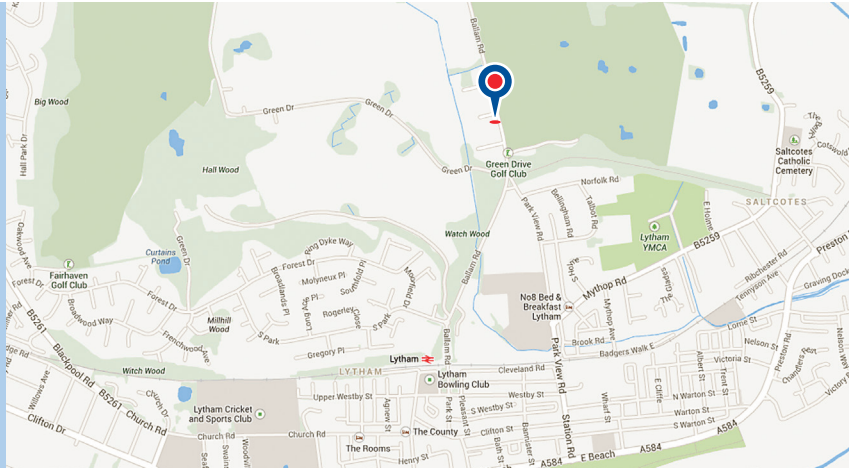

redefining / standards

Lytham St. Annes office

Address:

Ballam Road (ABC Block),
Lytham St. Annes FY8 4TQ

Telephone: 01253 683 000

Getting to the AXA office

By train

Lytham train station is located within a short walking distance of the AXA offices. Upon leaving the station, walk up the steps on your left and cross onto Ballam Road. The AXA building is located just to your left, behind the AEGON building on Ballam Road.

By car

Take exit 32 from the M6 onto the M55. Come off the M55 at junction 4 and take the first exit from roundabout onto Preston New Road. Travel straight across at the B&Q roundabout. At the traffic lights, bear right, then sharp left, onto Peel Road. At the T-junction turn right into Ballam Road. Follow Ballam Road to Green Drive Golf Club. Keeping to the right, stay on Ballam Road. After approximately 800 yards, turn left into the AEGON building and behind it is the AXA office.