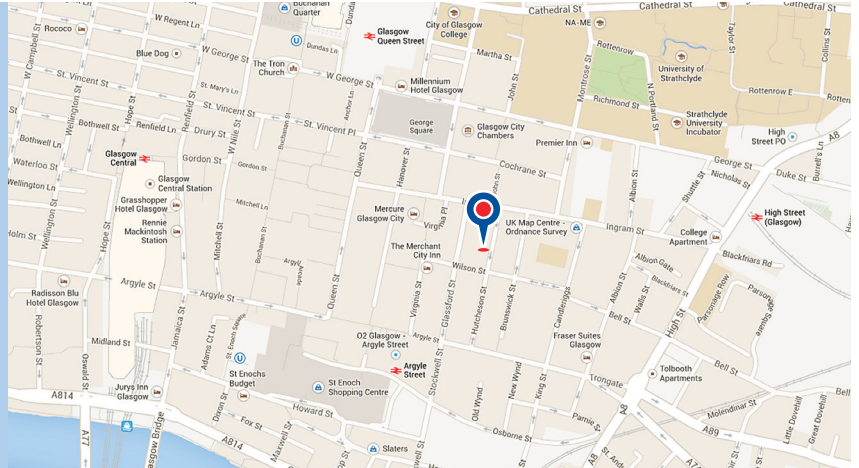

redefining / standards

Glasgow office (Old Sheriffs Court)

Address:

Old Sheriffs Court,
70 Hutcheson Street,
Glasgow G1 1SH

Telephone: 0141 553 5000

Getting to the AXA office

By train

This office is based within the Merchant City in Glasgow City Centre, close to both Queen Street and Central Station.