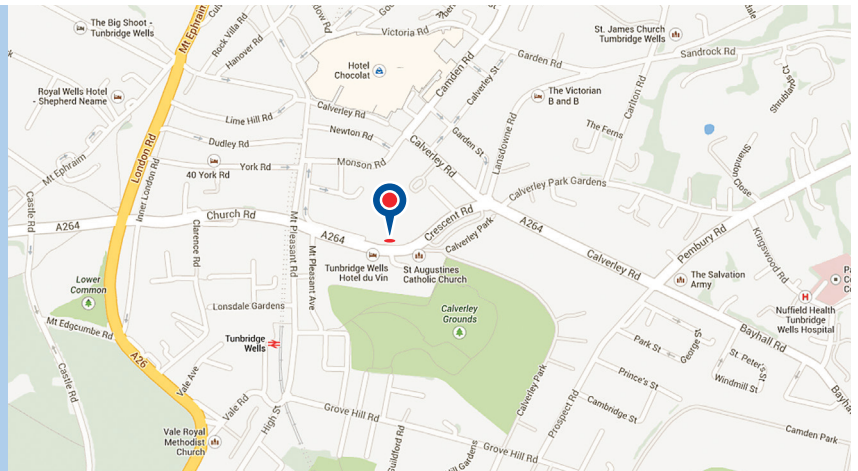

redefining / standards

Royal Tunbridge Wells office (Phillips House)

Address:

Phillips House,
Crescent Road,
Royal Tunbridge Wells
TN1 2PL

Telephone: 01892 512 345

Getting to the AXA office

By train

The nearest train station is Tunbridge Wells. All the AXA offices are within 5 minutes walking distance of the station. Turn left out of the station and head towards the centre of town to reach our Phillips House office.

By car

From the M25 turn off at junction 5, the A21, and off the A21 at the Tunbridge Wells junction. Follow the A26 into the town.

Parking

To book a visitor bay at Phillips House, please call reception in advance.