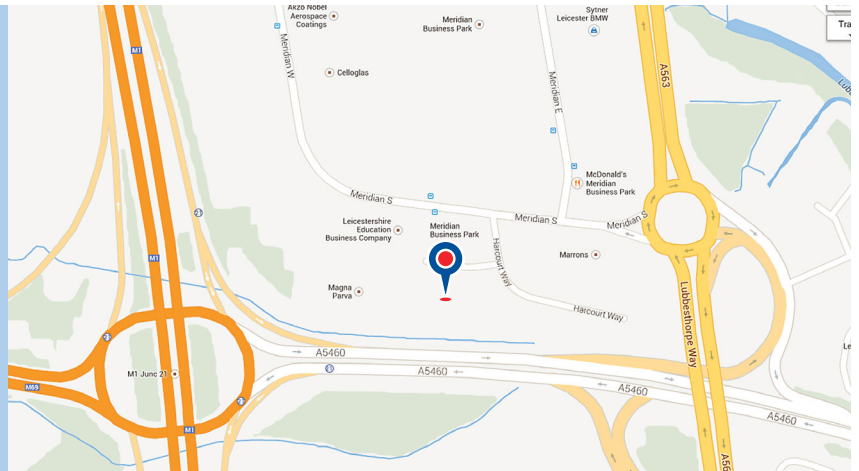

redefining / standards

Leicester office

Address:

Beechcroft House,
Ervington Court,
Meridian Business Park,
Leicester LE19 1WN

Telephone: 0116 289 0055

Getting to the AXA office

By train

Mainline stations to Leicester are well serviced. The AXA offices are a 10-15 minute taxi journey dependant on traffic.

By car

Exit the M1 at junction 21, towards the A5460. Keep left as the road forks, following signs for A5460/ Leicester and merge onto the A5460. Take the ramp up to the roundabout, take the 2nd exit onto Meridian South, turn left onto Harcourt Way. Then take the 1st right on Harcourt Way. Entry to the site and car park is on the left hand side.